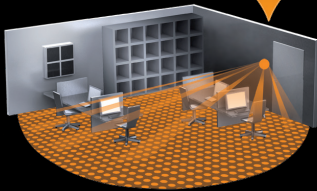

NEW

0-10 V DIM Wall Switches Occupancy & Vacancy

- 0-10 Volt Dimming
- Line Voltage 120/277 VAC
- Multi-way Control Up to 4 Switches

IR WLS DIM
IR VS DIM

For small offices, conference rooms, storage closets and break rooms.

US WLS DIM
US VS DIM

For bathrooms and utility/storage rooms.

DT WLS DIM
DT VS DIM

For small offices, conference rooms and break rooms.

Models	Technology	Smart Remort	Partial ON/Partial OFF	Manual / Auto ON
IR WLS DIM	Passive Infrared	•	•	Manual or Auto ON
IR VS DIM	Passive Infrared	•	•	Manual ON
US WLS DIM	Ultrasonic	•	•	Manual or Auto ON
US VS DIM	Ultrasonic	•	•	Manual ON
DT WLS DIM	Dual Tech	•	•	Manual or Auto ON
DT VS DIM	Dual Tech	•	•	Manual ON