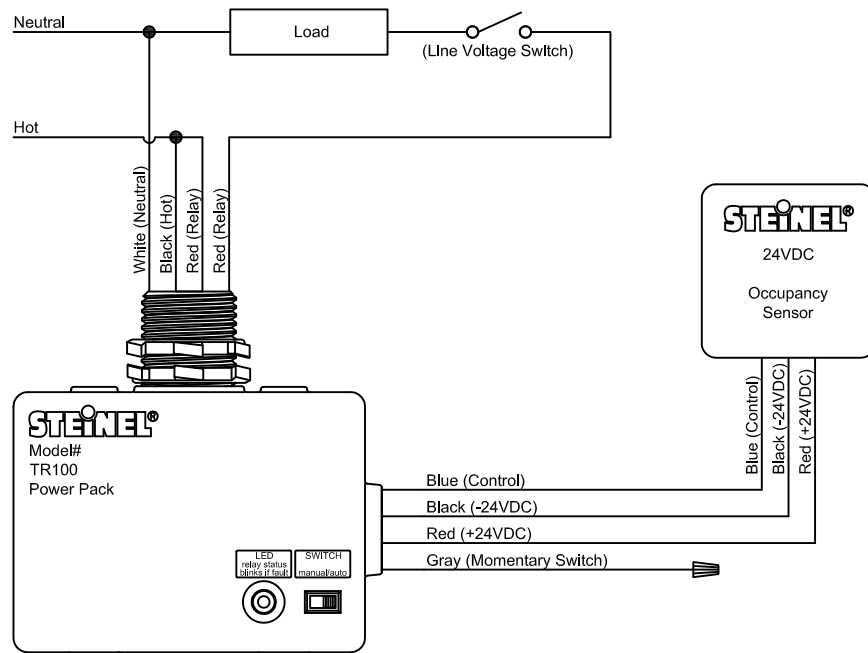

Title

TR-100 Wiring Diagram Low & Line Voltage Switch with 24v Occupancy Sensor

Steinel America, Inc.
(800) 852-4343

TR-100 Wiring Diagram

Scale	Drawing#	Date	Rev.
None	02-100	12/09/13	0

Low Voltage Switch Wiring with 24v Occupancy Sensor

Note: Power Pack can be in either Auto ON mode or Manual ON mode.

Symbol List

 Normally Open Momentary Contact Switch

Line Voltage Switch Wiring with 24v Occupancy Sensor

Note: Power Pack must be in Auto ON mode.