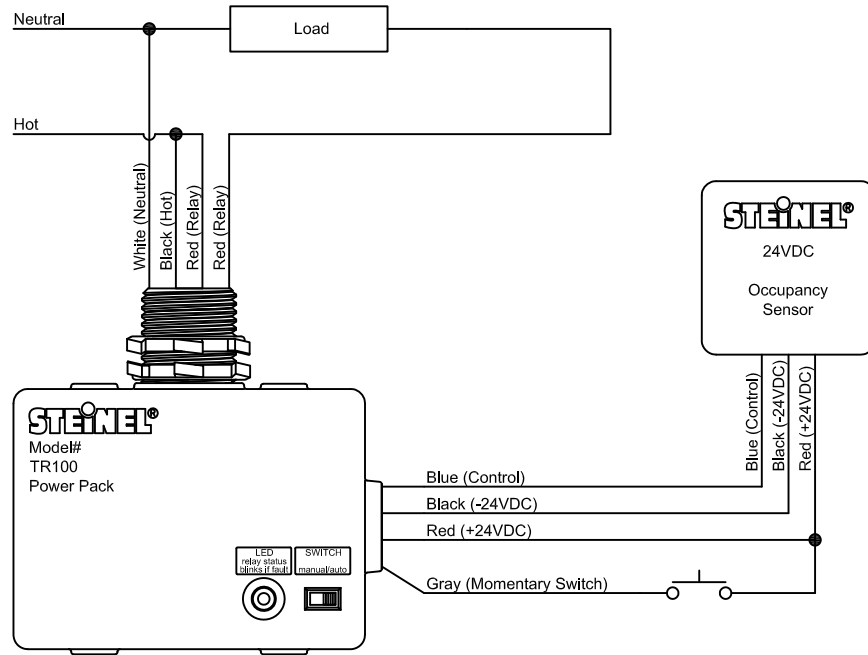

Title

TR-100 Wiring Diagram Low & Line Voltage Switch with 24v Occupancy Sensor

Steinel America, Inc.
(800) 852-4343

TR-100 Wiring Diagram

Scale	Drawing#	Date	Rev.
None	02-100	12/09/13	0

Low Voltage Switch Wiring with 24v Occupancy Sensor

Note: Power Pack can be in either Auto ON mode or Manual ON mode.

Symbol List

 Normally Open Momentary Contact Switch

Line Voltage Switch Wiring with 24v Occupancy Sensor

Note: Power Pack must be in Auto ON mode.