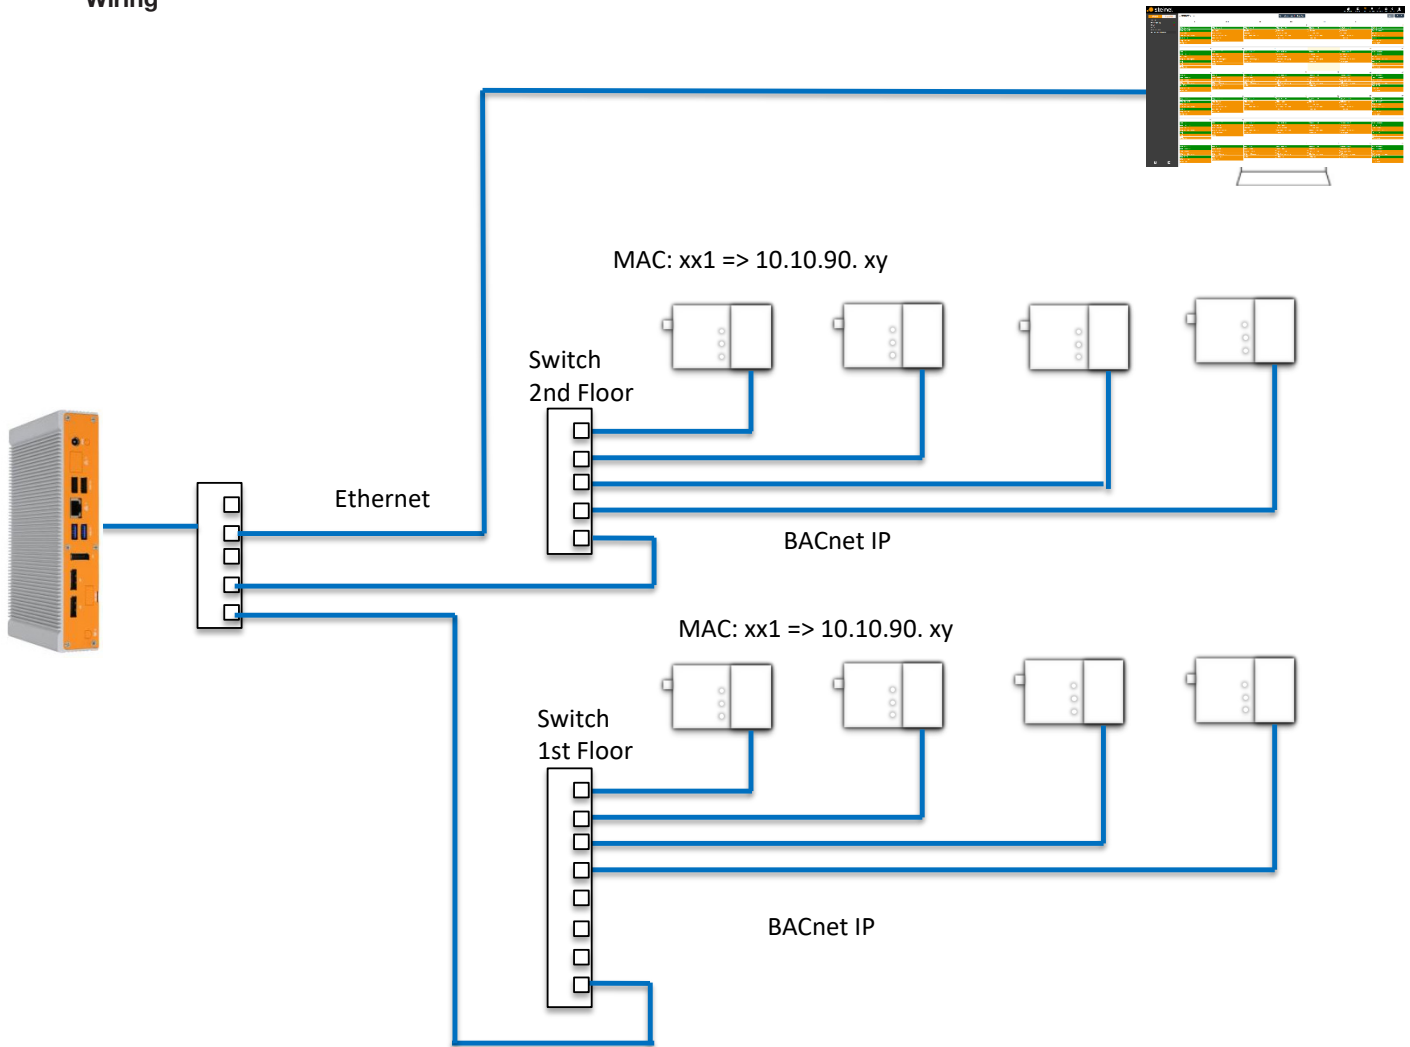

Wiring

Reporting: One Way Device Communication

- Phase Voltage Relay
- Phase Current Relay 1-3
- Phase Active Power Relay 1-3
- Photosensor Device
- Demand Response
- External Time Signal
- Occupancy Status
- Astro Clock Status
- Relay Status

Updates: Two Way Device Communication

- PWM Level Relay 1-3
- Demand Response Dim Level
- Phase 2 & 3 Voltage Set
- Occupancy Delay Time
- Occupancy Dim Level
- Occupancy Dim Rate
- Photosensor Desk FC
- Photosensor Dim Rate
- Demand Response Enable/Disable
- External Time Signal Enable/Disable
- Occupancy Operating Mode
- Photosensor Mode Device
- Sequence of Operation (SOP) x Time Slice (TS) x Start / End Time Relay 1-3
- Relay Status