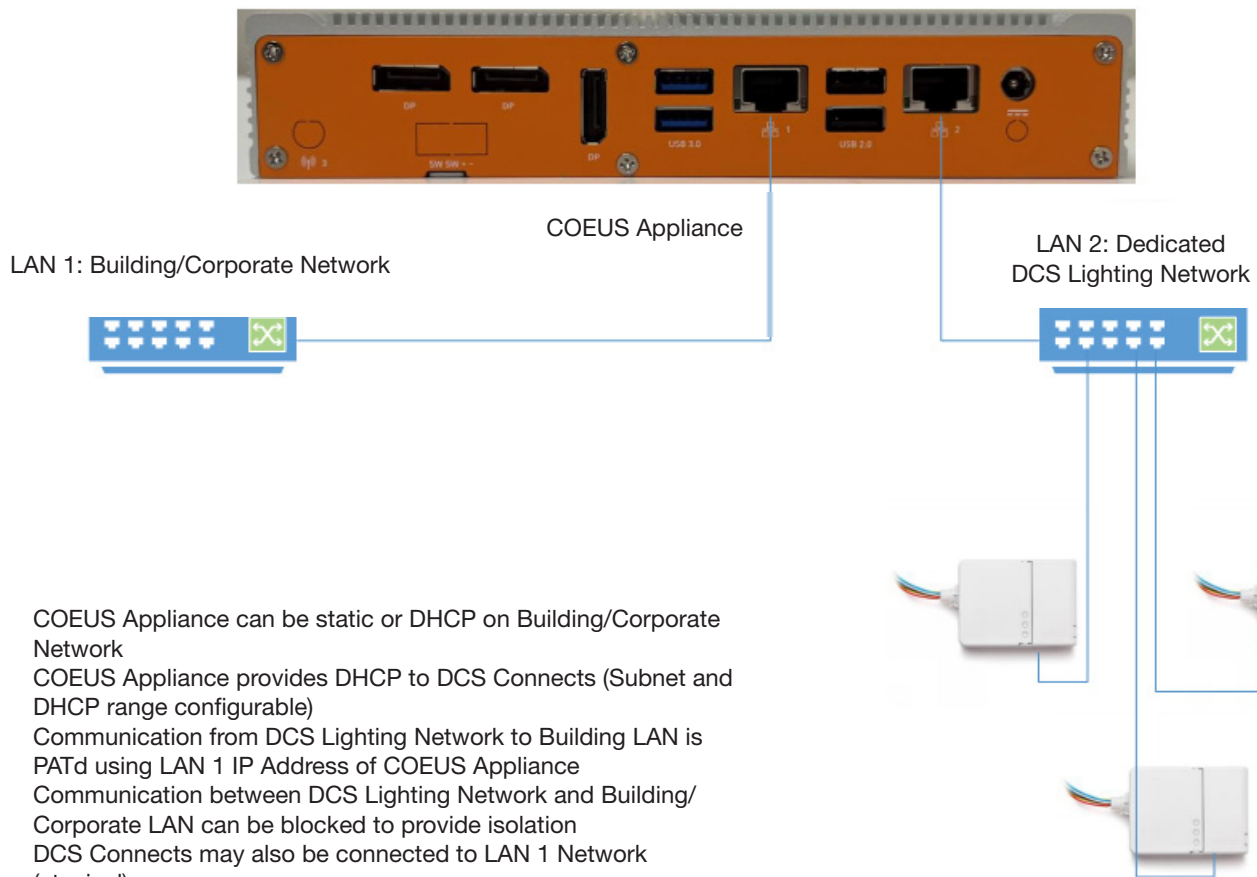

Key Features:

- 4 Panel Dashboard
- Top Navigation Bar with area selection button, contact support info button, demand response, emergency all on and special events scene
- Information Panels including view, manage and create schedules, Energy, Occupancy, and Alerts
- Sequence of Operations includes ON/OFF, dimming control and up to 20 scenes, DCS keypads, advanced scheduling, tags, occupancy sensor configuration, daylight harvesting, partition sensors, startup and commissioning capabilities
- HVAC and shade control integration capabilities
- Designated floor plans input
- Indoor and Outdoor control capabilities

Wiring

Reporting: One Way Device Communication

- Phase Voltage Relay
- Phase Current Relay 1-3
- Phase Active Power Relay 1-3
- Photosensor Device
- Demand Response
- External Time Signal
- Occupancy Status
- Astro Clock Status
- Relay Status

Updates: Two Way Device Communication

- PWM Level Relay 1-3
- Demand Response Dim Level
- Phase 2 & 3 Voltage Set
- Occupancy Delay Time
- Occupancy Dim Level
- Occupancy Dim Rate
- Photosensor Desk FC
- Photosensor Dim Rate
- Demand Response Enable/Disable
- External Time Signal Enable/Disable
- Occupancy Operating Mode
- Photosensor Mode Device
- Sequence of Operation (SOP) x Time Slice (TS) x Start / End Time Relay 1-3
- Relay Status

Wiring

- COEUS Appliance can be static or DHCP on Building/Corporate Network
- COEUS Appliance provides DHCP to DCS Connects (Subnet and DHCP range configurable)
- Communication from DCS Lighting Network to Building LAN is PATd using LAN 1 IP Address of COEUS Appliance
- Communication between DCS Lighting Network and Building/Corporate LAN can be blocked to provide isolation
- DCS Connects may also be connected to LAN 1 Network (atypical)