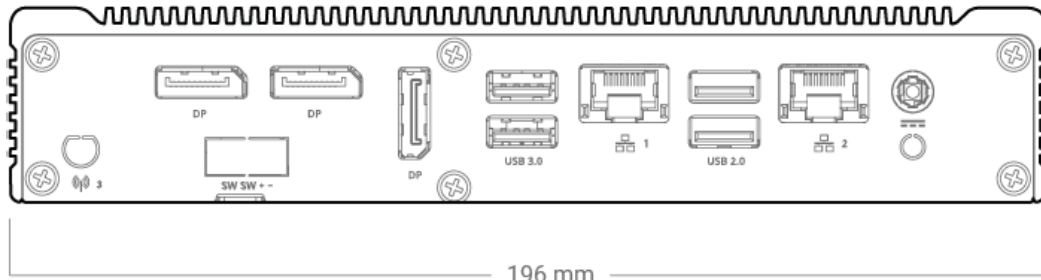

Wiring

- COEUS Appliance can be static or DHCP on Building/Corporate Network
- COEUS Appliance provides DHCP to DCS Connects (Subnet and DHCP range configurable)
- Communication from DCS Lighting Network to Building LAN is PATd using LAN 1 IP Address of COEUS Appliance
- Communication between DCS Lighting Network and Building/Corporate LAN can be blocked to provide isolation
- DCS Connects may also be connected to LAN 1 Network (atypical)