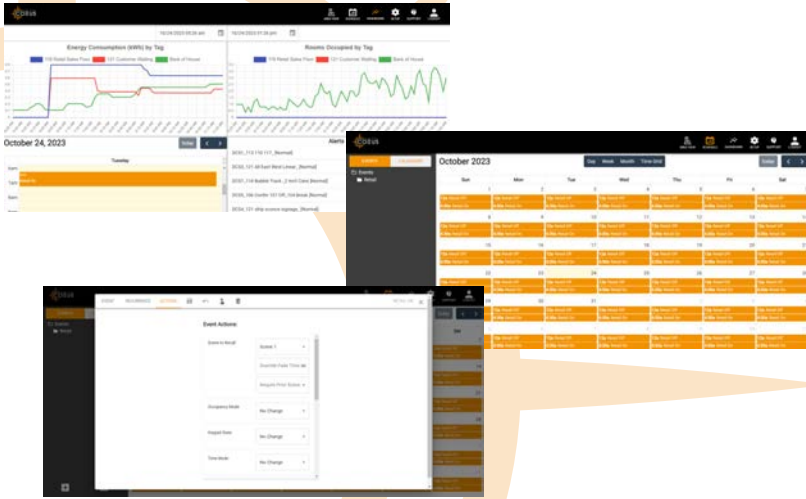

● steinel

Did you know?

COEUS™ is the easy way to simplify and unify a building's lighting

COEUS is STEINEL'S building intelligence and centralized control management system that simplifies the integration of all lighting controls, creating greater efficiency and control. Plus, it incorporates a highly user-friendly interface that delivers seamless compatibility with a whole host of smart system technologies. COEUS can make your building's lighting better, more energy efficient and give you the control to light up your space only when needed.

STEINEL America

**LIGHTING
CONTROLS**

steinel.net

Enjoy advanced reporting, analytics, lighting management in COEUS, it's all part of the platform. Plus, COEUS works seamlessly with signals from DCS Connect – STEINEL'S digital control solution with BACnet – which means everything works within the building IoT.